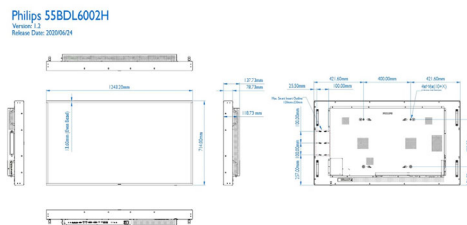

Operating conditions

- Temperature range (operation): 0 ~ 40 °C
- Temperature range (storage): -20 ~ 60 °C
- MTBF: 50,000 hour(s)
- Altitude: 0 ~ 3000 m
- Humidity range (operation)[RH]: 20 ~ 80% RH (No condensation)
- Humidity range (storage) [RH]: 5 ~ 95% RH (No condensation)

Accessories

- Included accessories: AC Power Cord, Quick start guide, RS232 cable, Remote Control & AAA Batteries
- Included Accessories: RS232 daisy-chain cable, Edge Alignment Kit (1) -1 pcs, Edge Alignment Kit (2) - 2 pcs, Philips logo (x1), Thumbscrew (8pcs)

Miscellaneous

- On-Screen Display Languages: English, French, German, Italian, Polish, Russian, Spanish, Turkish, Simplified Chinese, Traditional Chinese, Arabic, Japanese, Portuguese
- Regulatory approvals: CB, CE, UL/cUL, EAC, EMF, FCC, Class A, PSB, PSE, VCCI
- Warranty: 3 year warranty

Multimedia Applications

- USB Playback Audio: AAC, AIF, AIFC, ASF, M3U, M4A, MP3, MP4, PLS, WAV, WMA
- USB Playback Picture: BMP, GIF, JPEG, JPG, PNG
- USB Playback Video: ISM, M2TS, M4V, Manifest, MK3D, MKV, MP4, MPD, MPEG, MPG, MT2, MTS, TS, VOB

Supported Display Resolution

• Computer formats

Resolution	Refresh rate
1024 x 768	60, 75Hz
1280 x 1024	60Hz
1280 x 768	60Hz
1280 x 800	60Hz
1280 x 960	60Hz
1360 x 768	60Hz
1366 x 768	60Hz
1600 x 1200	60Hz
1920 x 1080	60Hz
640 x 480	60, 72, 75Hz
720 x 400	70Hz
800 x 600	60, 75Hz

• Video formats

Resolution	Refresh rate
1080i	25, 30Hz
1080p	50, 60Hz
720p	50, 60Hz

Issue date 2023-03-30

Version: 5.1.1

12 NC: 8670 001 68694
EAN: 87 12581 76871 3

© 2023 Koninklijke Philips N.V.
All Rights reserved.

Specifications are subject to change without notice.
Trademarks are the property of Koninklijke Philips N.V.
or their respective owners.

www.philips.com